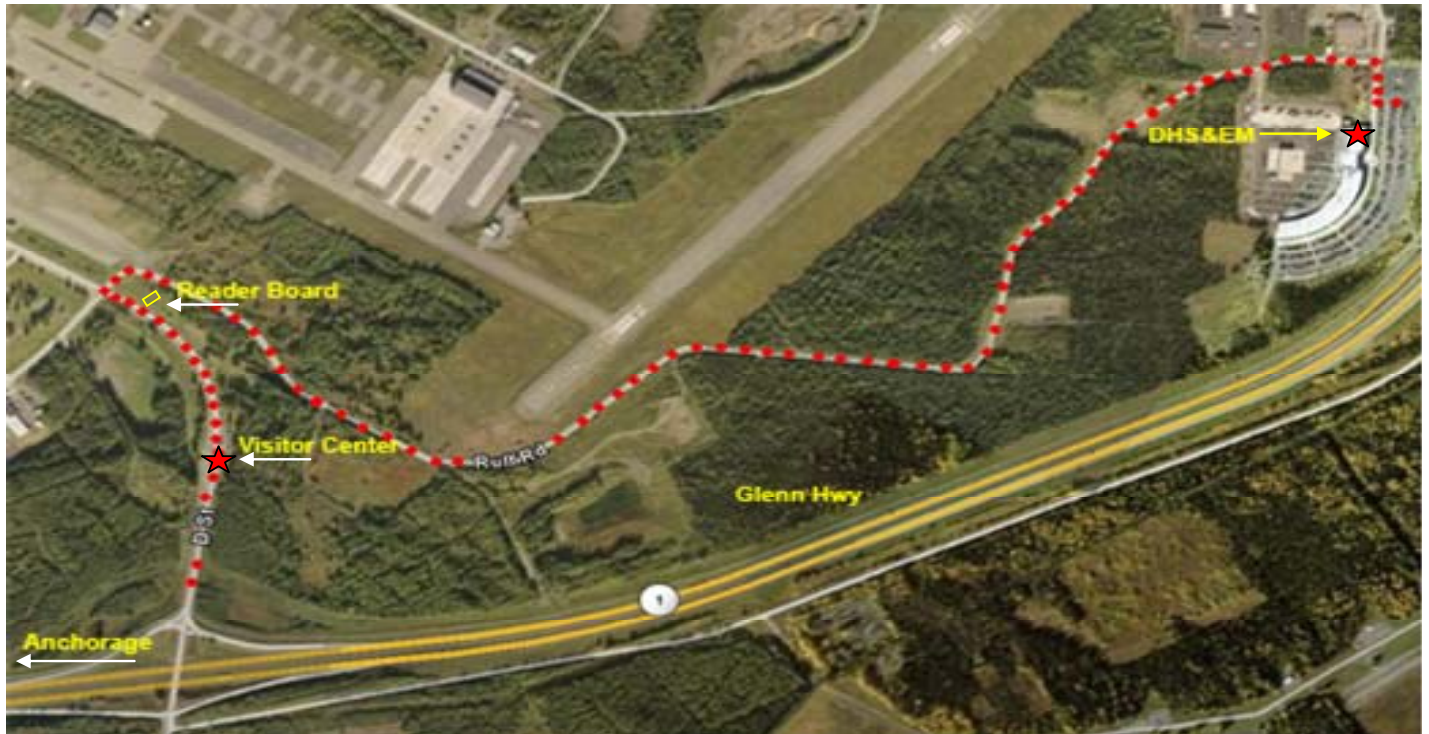

Ft. Richardson Gate to DHS&EM Directions

To DHS&EM from Ft. Richardson Main Gate

Enter Ft. Richardson from the Glenn Highway. Follow the dotted line. After passing through the gate or leaving the Visitor Center, take the first right turn after the reader board. Stay to the right and turn at the small guard hut after entering the large paved area (see diagram below). This is Ruff Road and it winds around the airstrip and through the trees, ending up at a “T” intersection. Turn right at the “T”, and then enter the parking lot. DHSEM is in the nearest end of the building on the second floor.